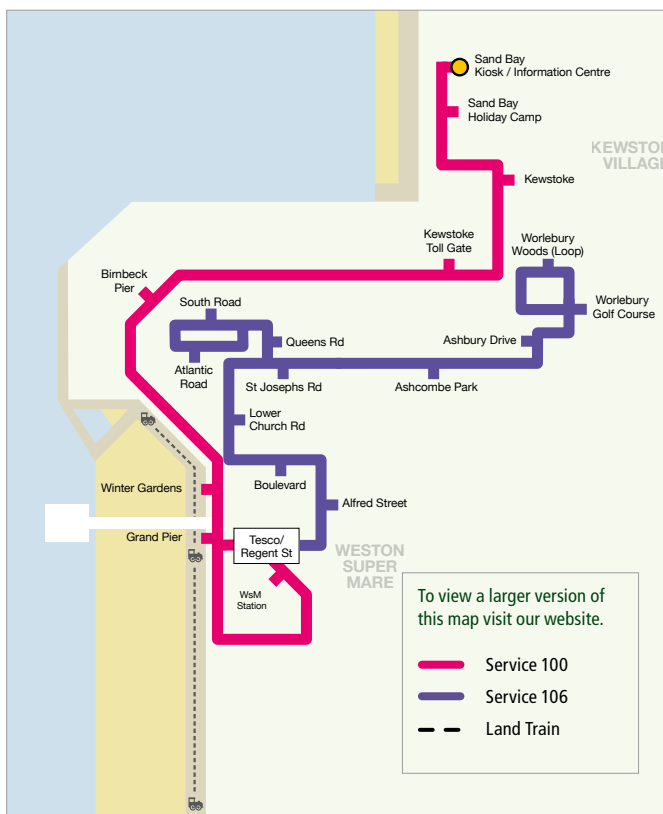

Weston-super-Mare Route Map

To view a larger version of this map visit our website.

- Service 100
- Service 106
- - Land Train

Map not to scale

Ticket Saver Prices 2017

Ticket Type	Adult	Child	Student	Family
Pre 9am Special - Any zone	£1.50	£1.00	£1.00	-
Crosville Green Smart (Any Single Journey)	£1.60	£1.30	£1.30	-
Day Rover *	£3.70	£3.20	£2.00	£8.00
Weekly Day Rover	£14.00	£10.00	£10.00	-
Monthly Day Rover	£50.00	£45.00	£45.00	-
Student Rover (Term 10 week)	-	-	£105.00	-
10 Journey (7 day expiry)	£10.00	£8.00	£8.00	-
10 Journey (14 day expiry)	£12.00	£10.00	£10.00	-
10 Journey (1 Month expiry)	£14.00	£12.00	£12.00	-
Weston Rider Day	£4.00	£3.00	£3.00	-
Weston Rider Week	£18.00	£13.50	£13.50	-
Avon Rider Day	£7.20	£5.50	£5.50	-
Avon Rider Week	£32.50	£24.50	£24.50	-
Bristol Rider Day	£4.50	£3.50	£3.50	-
Bristol Rider Week	£20.00	£15.50	£15.50	-

*This ticket is available to purchase from the new **iPoint** in Regent Street, by McDonalds.

All day and weekly tickets entitle passengers to unlimited travel on all Crosville services. English National Concessionary Passes & Student passes are valid on all Crosville services.