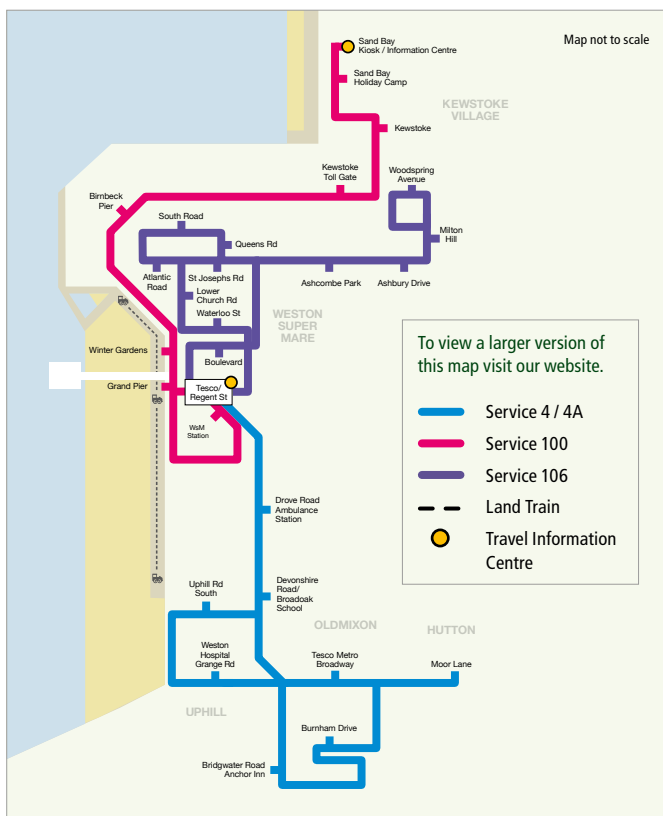

# Weston-super-Mare Route Map

## Ticket Saver Prices 2017

Ticket Type	Adult	Child	Student	Family
Pre 9am Special - Any zone	£1.50	£1.00	£1.00	-
Crosville Green Smart (Any Single Journey)	£1.60	£1.30	£1.30	-
Day Rover *	£3.70	£3.20	£2.00	£8.00
Weekly Day Rover	£14.00	£10.00	£10.00	-
Monthly Day Rover	£50.00	£45.00	£45.00	-
Student Rover (Term 10 week)	-	-	£105.00	-
10 Journey (7 day expiry)	£10.00	£8.00	£8.00	-
10 Journey (14 day expiry)	£12.00	£10.00	£10.00	-
10 Journey (1 Month expiry)	£14.00	£12.00	£12.00	-
Weston Rider Day	£4.00	£3.00	£3.00	-
Weston Rider Week	£18.00	£13.50	£13.50	-
Avon Rider Day	£7.20	£5.50	£5.50	-
Avon Rider Week	£32.50	£24.50	£24.50	-
Bristol Rider Day	£4.50	£3.50	£3.50	-
Bristol Rider Week	£20.00	£15.50	£15.50	-

\*This ticket is available to purchase from the new **iPoint** in Regent Street, by McDonalds.

All day and weekly tickets entitle passengers to unlimited travel on all Crosville services. English National Concessionary Passes & Student passes are valid on all Crosville services.